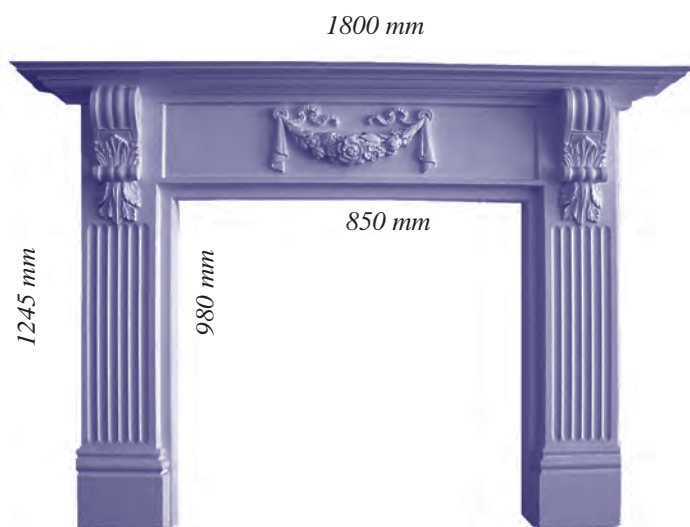

Swag Fire Place