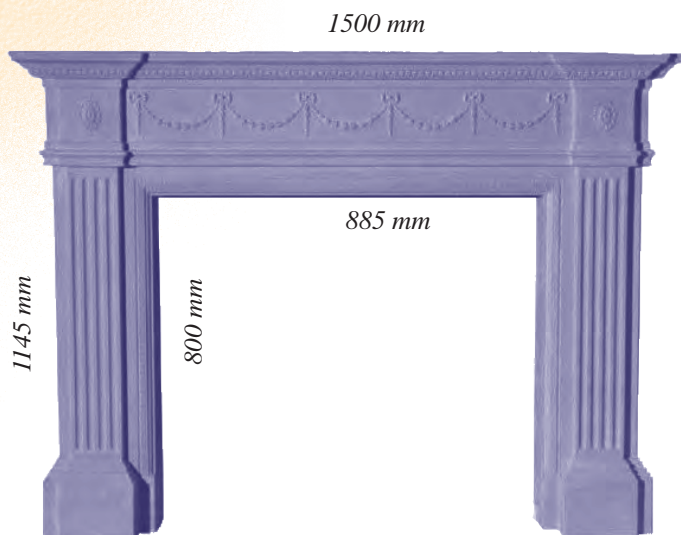

Adam Fire Place